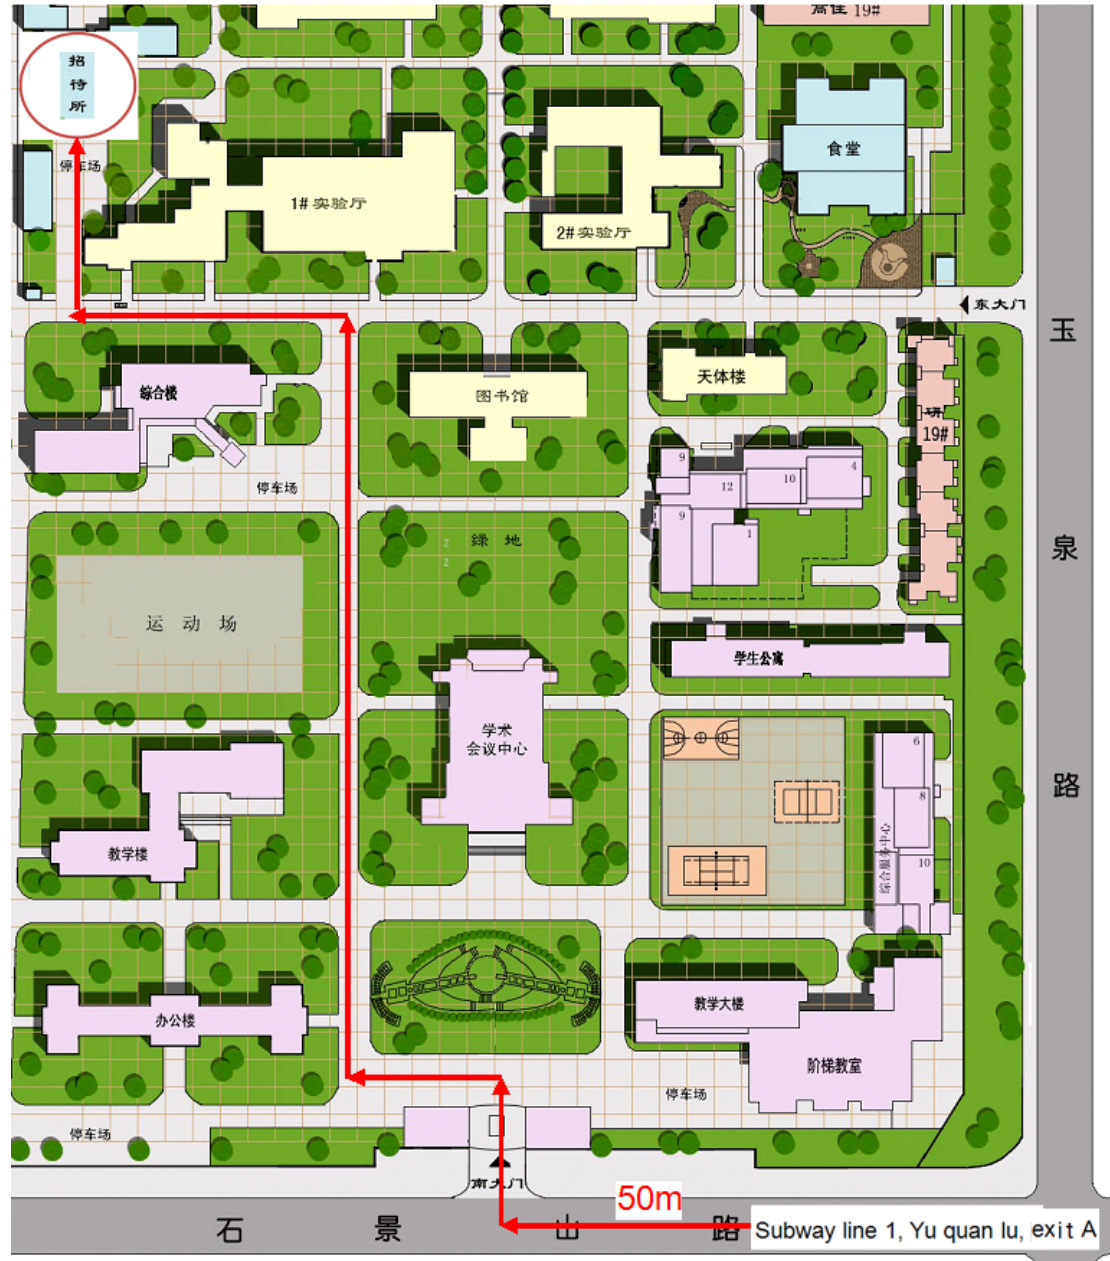

Guide 4

If yo have any problem, please call 13681573417 (Ye Tao)